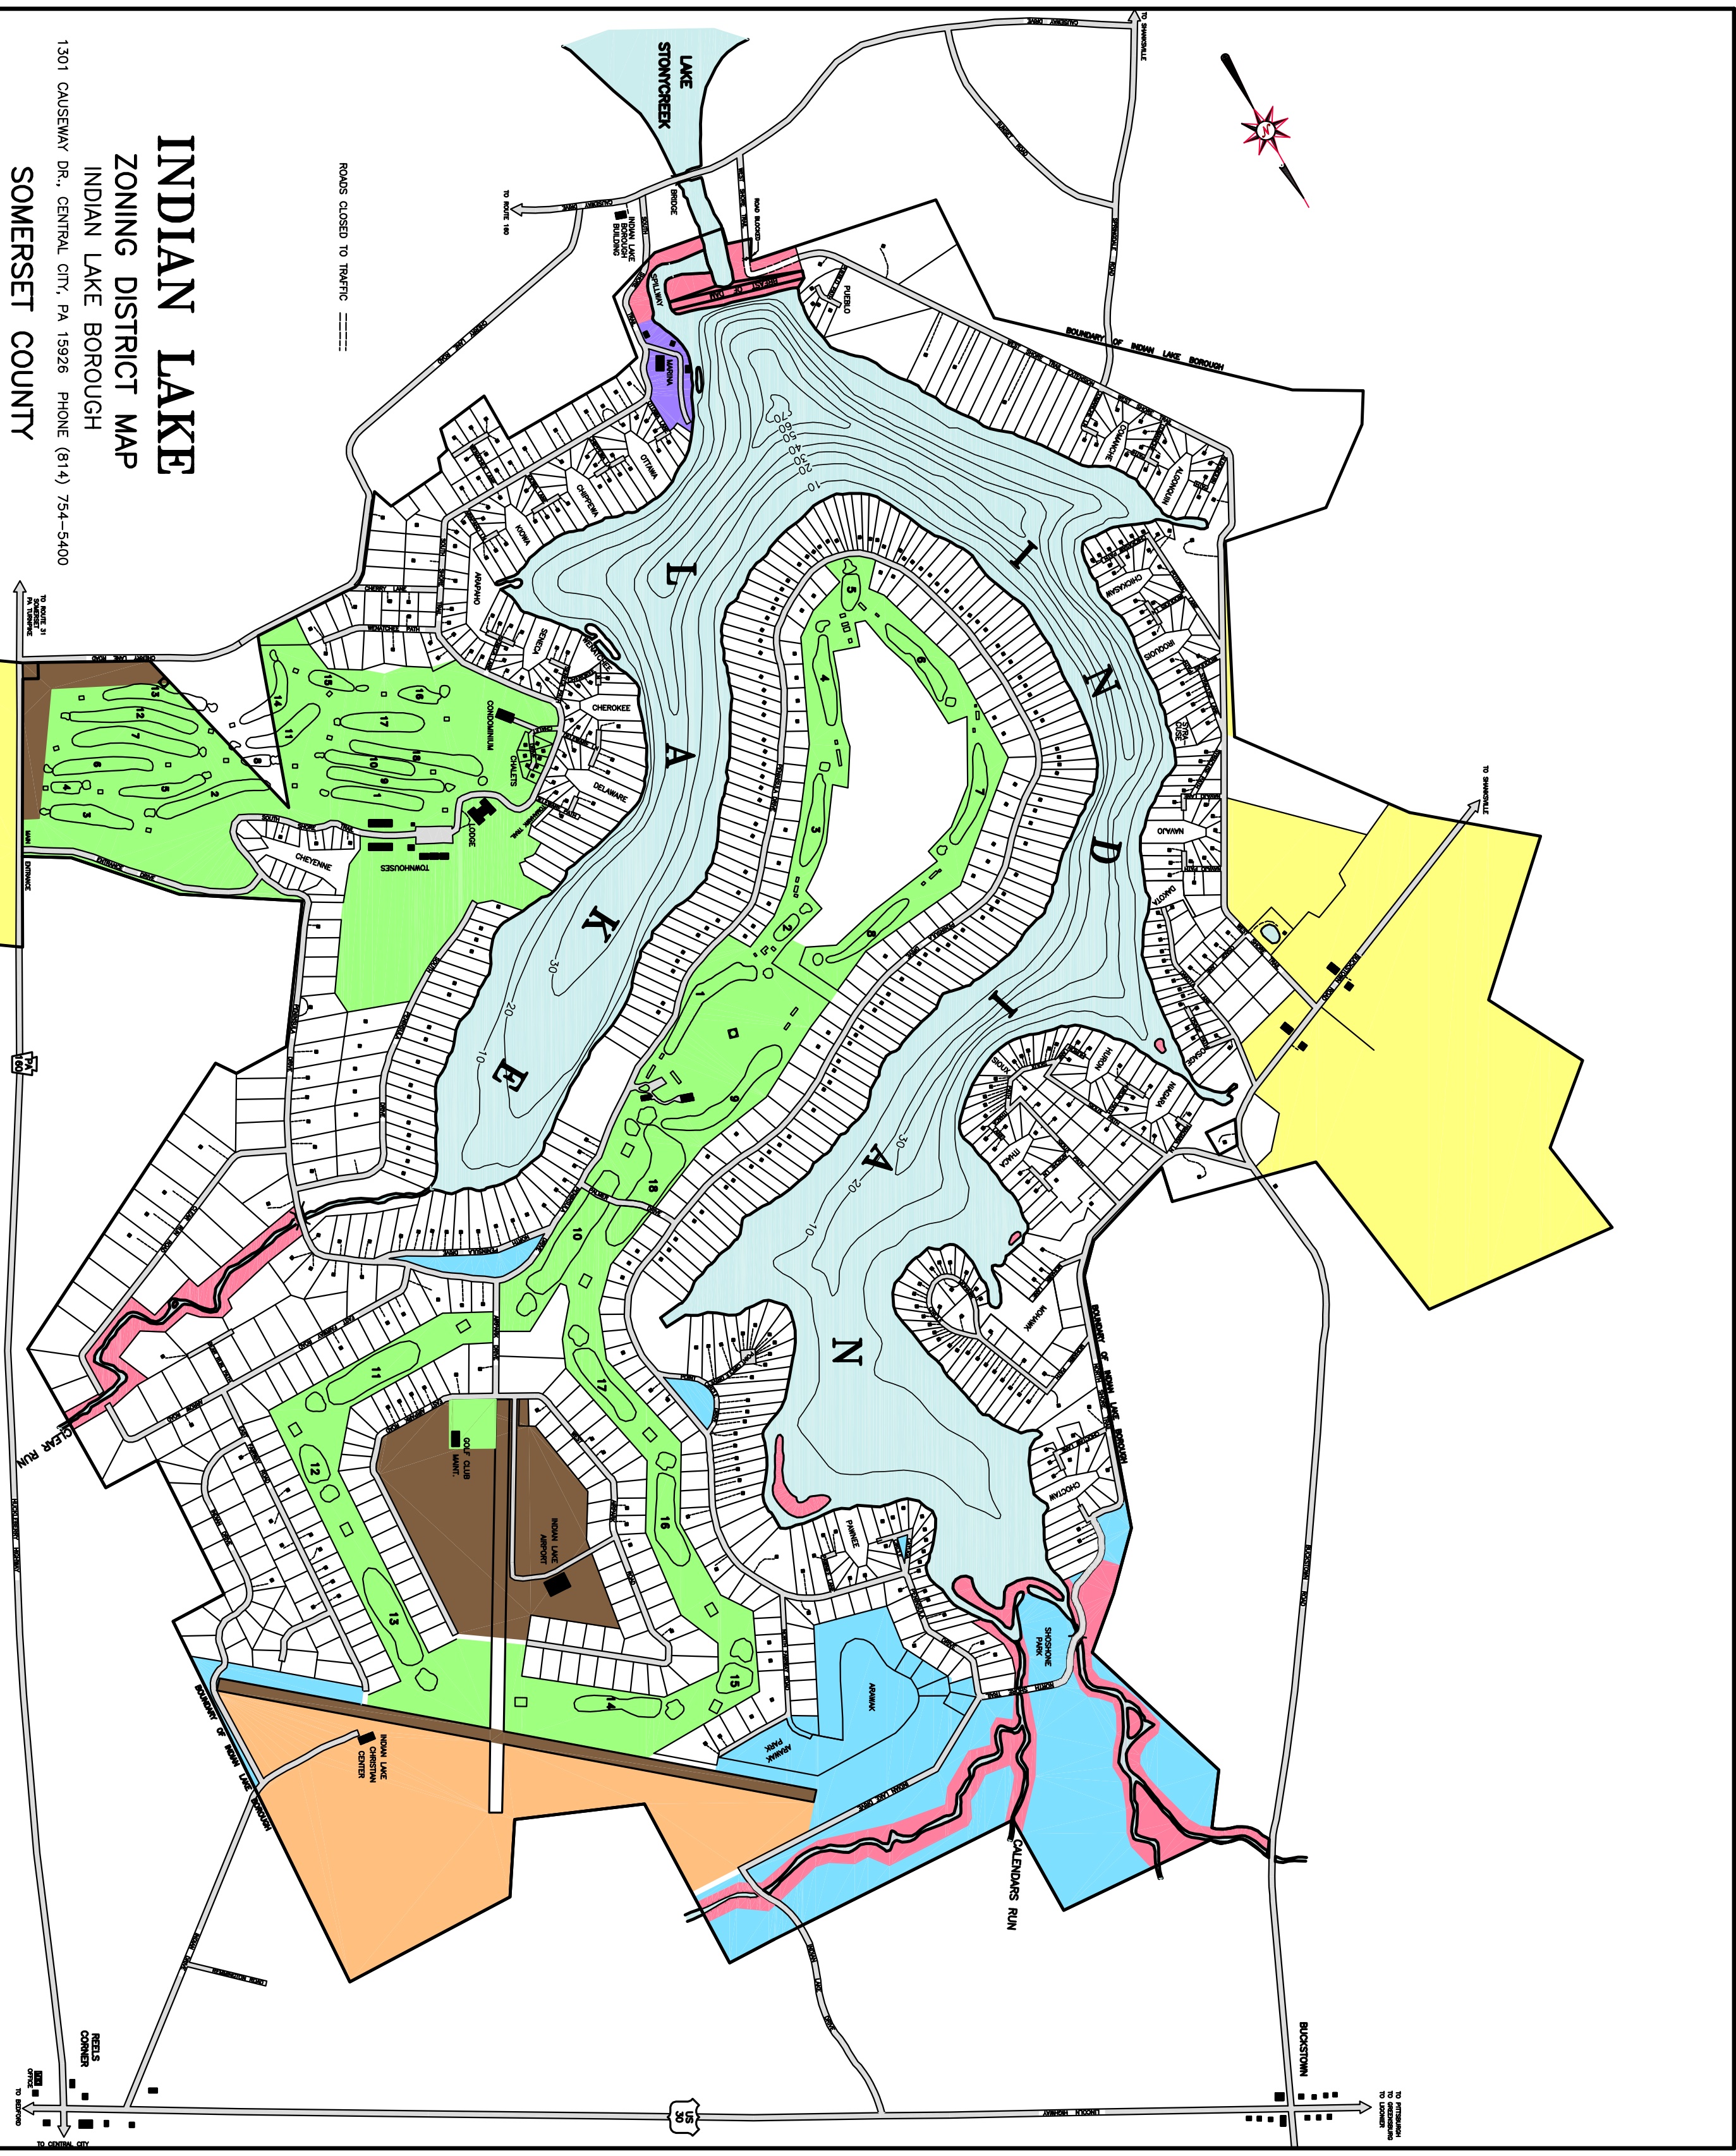

INDIAN LAKE
ZONING DISTRICT MAP
 INDIAN LAKE BOROUGH
 SOMERSET COUNTY
 1301 CAUSEWAY DR., CENTRAL CITY, PA 15926 PHONE (814) 754-5400
 REVISED 8/2010
 APPROXIMATE SCALE 1" = 1000'

ROADS CLOSED TO TRAFFIC

- R-1 SINGLE FAMILY
- R-2 MULTI-FAMILY
- C-R COMMERCIAL RECREATIONAL
- C-G COMMERCIAL GENERAL
- C-M COMMERCIAL MARINA
- P-2 PARK, PUBLIC
- AGRICULTURAL
- WILDLIFE PRESERVE

MEI
 Musser Engineering, Inc.
 3758 Lincoln Highway
 Central City, PA 15926-6032
 (814) 754-5477