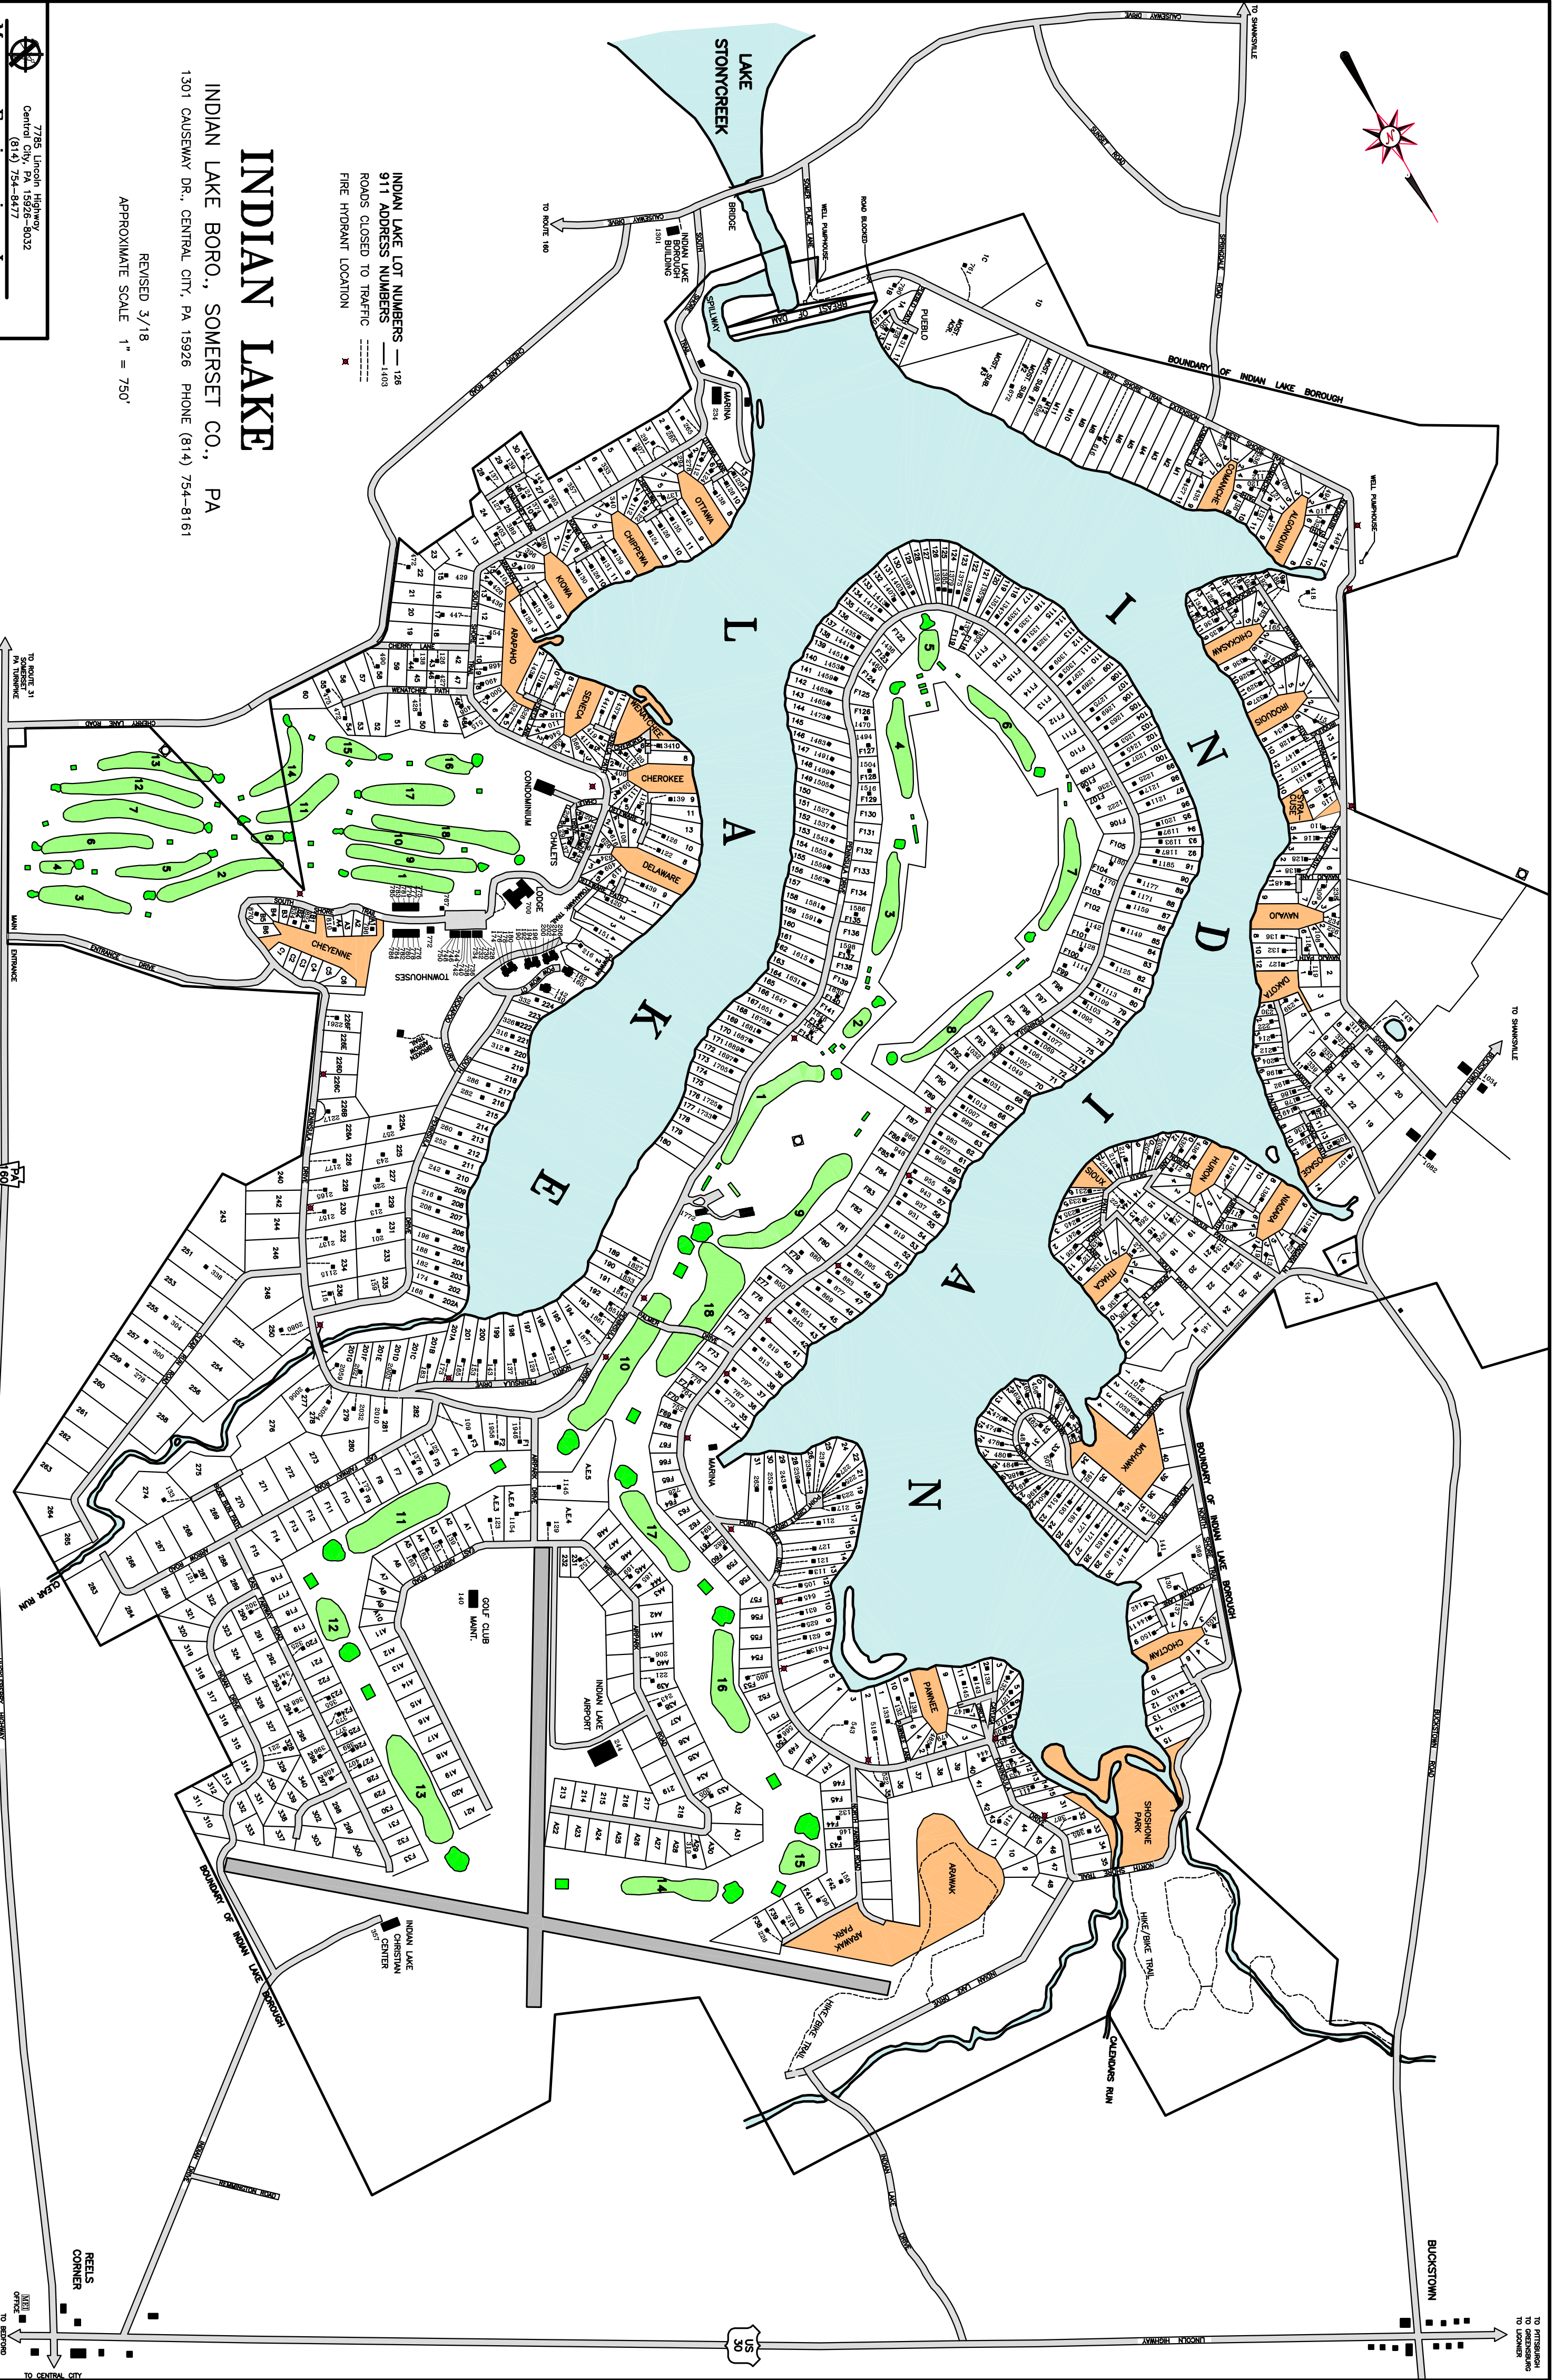

INDIAN LAKE

INDIAN LAKE BORO., SOMERSET CO., PA
1301 CAUSEWAY DR., CENTRAL CITY, PA 15926 PHONE (814) 754-8161

REVISED 3/18
APPROXIMATE SCALE 1" = 750'

INDIAN LAKE LOT NUMBERS — 128
911 ADDRESS NUMBERS — 1403
ROADS CLOSED TO TRAFFIC —
FIRE HYDRANT LOCATION *

7785 Lincoln Highway
Central City, PA 15926-8032
(814) 754-9477
Musser Engineering, Inc.

TO ROUTE 31 PA TURNPIKE
TO ROUTE 160
TO SWINGWALE
TO PITTSBURGH TO LUMBER
BUCKSTOWN
REELS CORNER
OFFICE TO REPORT